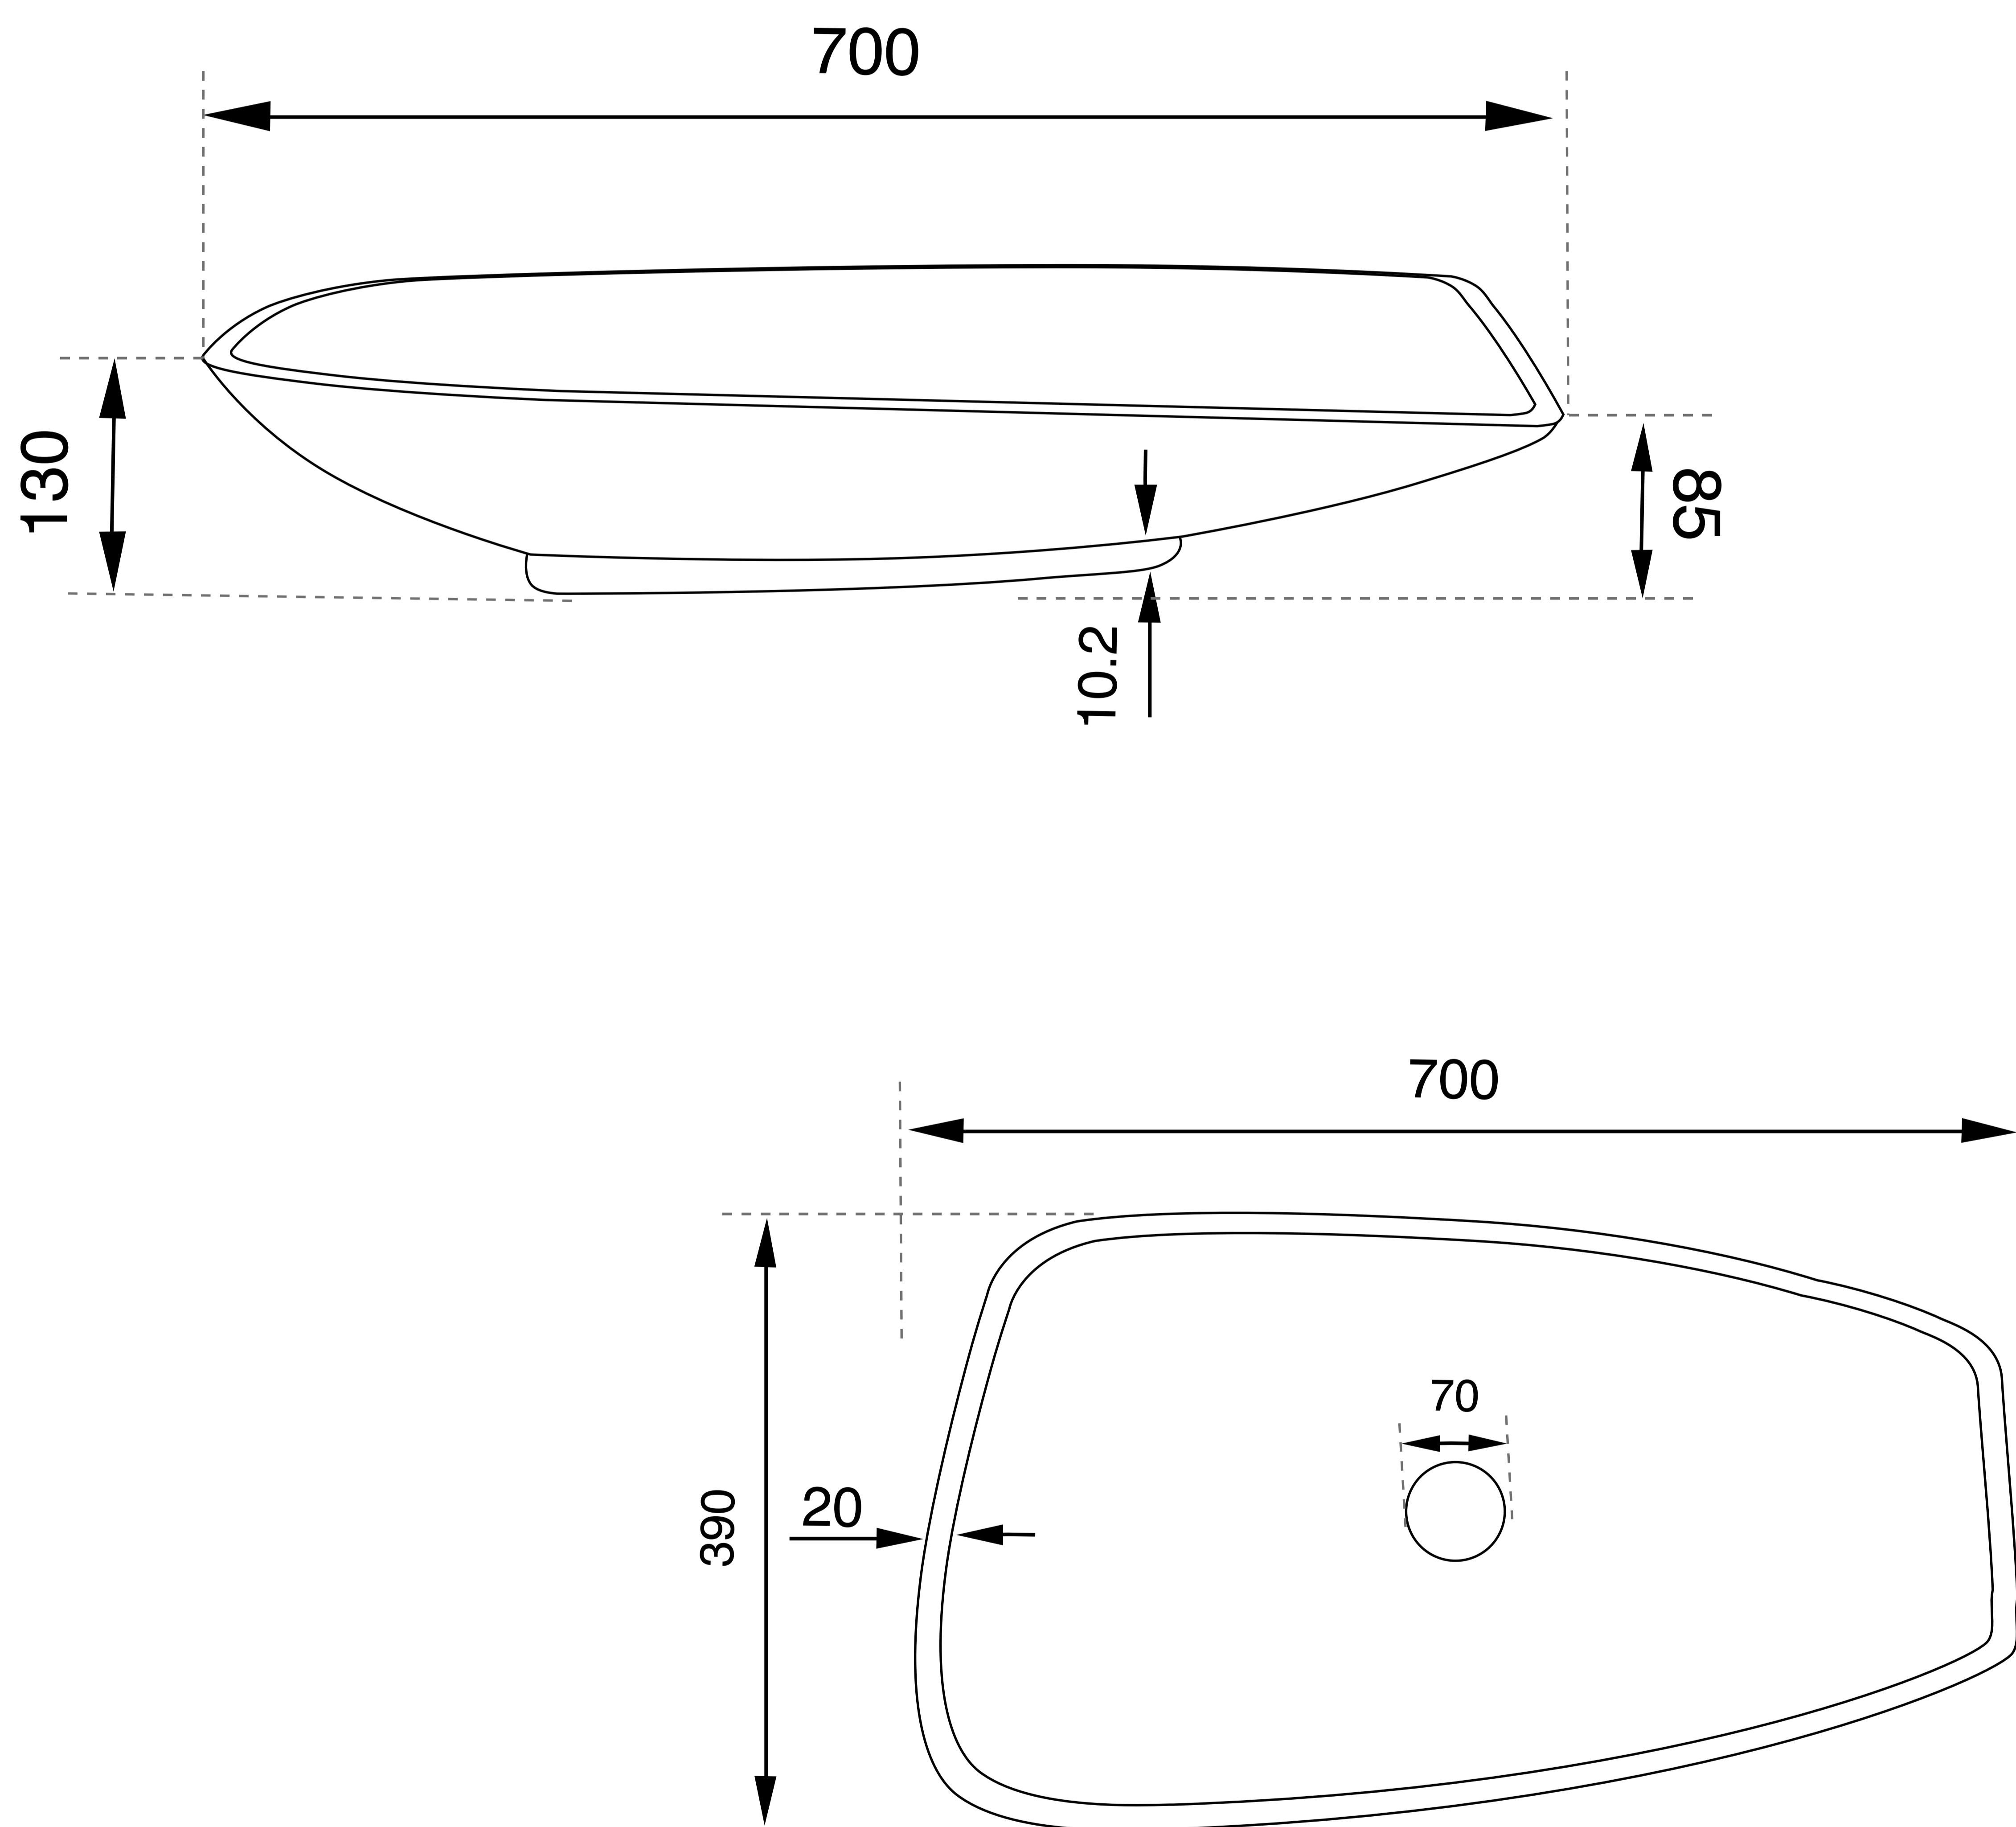

Carrara Marble Basin

Product Code : 9242

Technical Drawing

All dimension are in **mm**